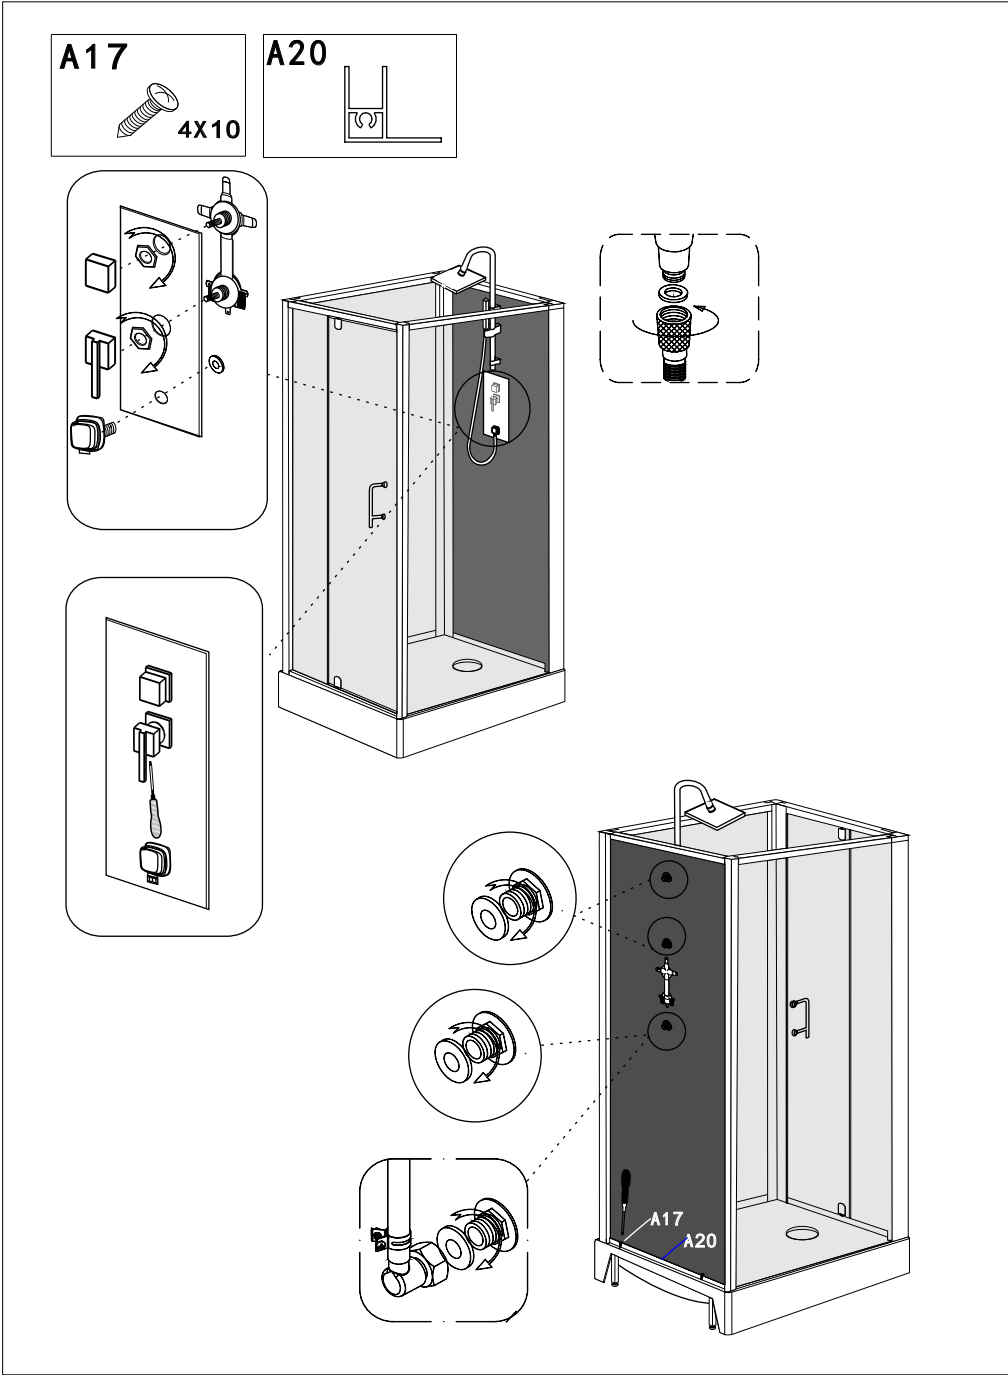

INSTALLATION MANUAL

L-540-CE
L-541-CE

1 Installation Notice

- a. Read this installation manual carefully before installation. Check all fittings according to the fitting list. Prepare all parts and tools needed and install the product following the installation procedures.
- b. Handle the glass gently. Ask some body for help if needed. Use rubber hammer to knock if necessary while installing. To protect the glass from being destroyed, do not use something hard to knock the glass, especially knock the corner of the glass.